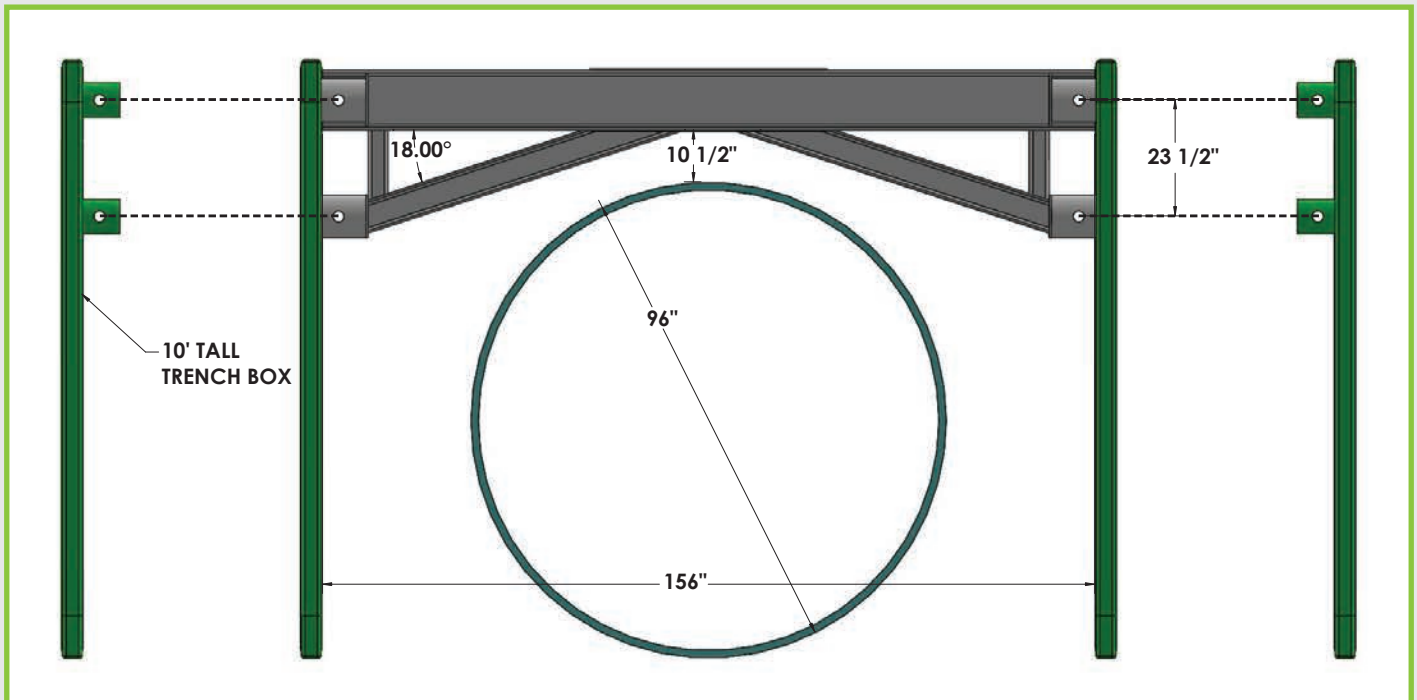

CERDA
INDUSTRIES

ONE PLUS BEAM SPREADER

Cerda offers the ONE PLUS Beam Spreader that allows for greater clearance in a conventionally assembled spreader. Lighter, safer, and quicker than an Arched System.

Proudly Made in the USA

When you need a little more workspace. Base models to 13 Ft wide.
Can be customized or strengthened for your specific application.

INNOVATIVE • VERSATILE • TOUGH • DURABLE

713.242.7700 • FAX 713.242.7711 • HOUSTON, TX • WWW.CERDAINDUSTRIES.COM