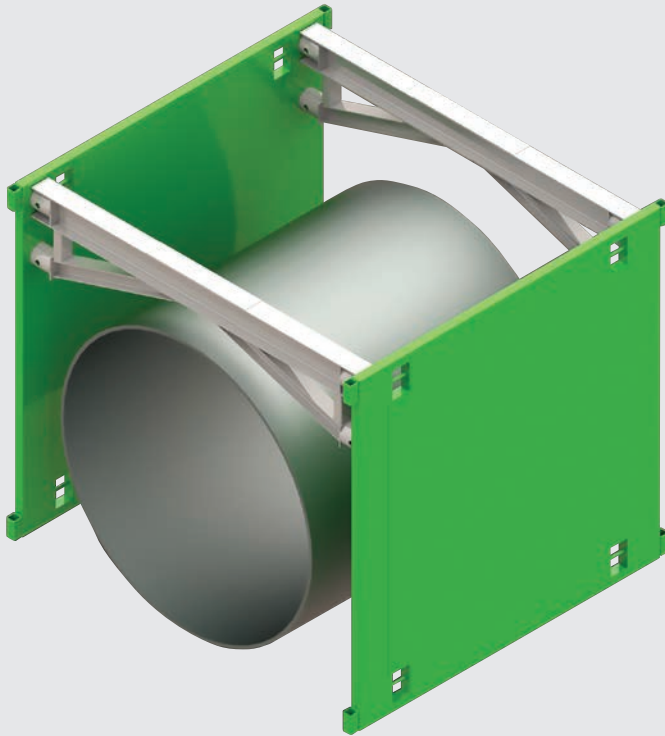

CERDA
INDUSTRIES

ONE PLUS BEAM SPREADER

Cerda offers the ONE PLUS Beam Spreader that allows for greater clearance in a conventionally assembled spreader. Lighter, safer, and quicker than an Arched System.

Proudly Made in the USA

When you need a little more workspace. Base models to 13 Ft wide.
Can be customized or strengthened for your specific application.

INNOVATIVE • VERSATILE • TOUGH • DURABLE

713.242.7700 • FAX 713.242.7711 • HOUSTON, TX • WWW.CERDAINDUSTRIES.COM